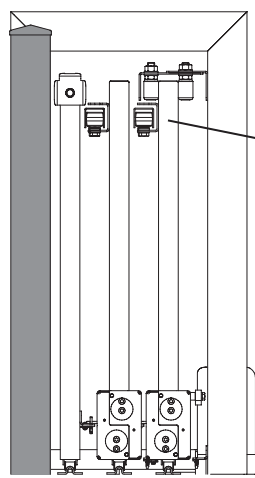

MULTI-LEAF TELESCOPIC KIT

2x VA3502 Connections 4 rollers support for telescopic gate