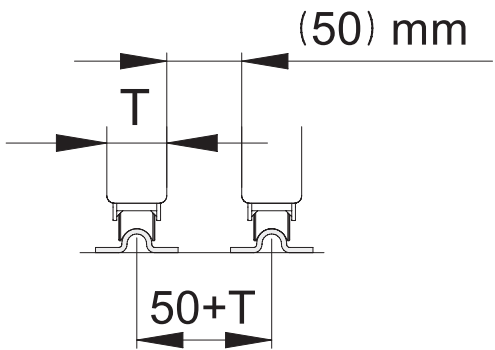

MULTI-LEAF TELESCOPIC KIT

2x VA3502 Connections 4 rollers support for telescopic gate