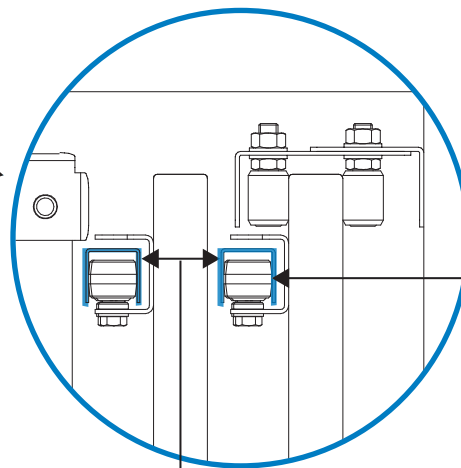

MULTI-LEAF TELESCOPIC KIT

2x VA3502 Connections 4 rollers support for telescopic gate