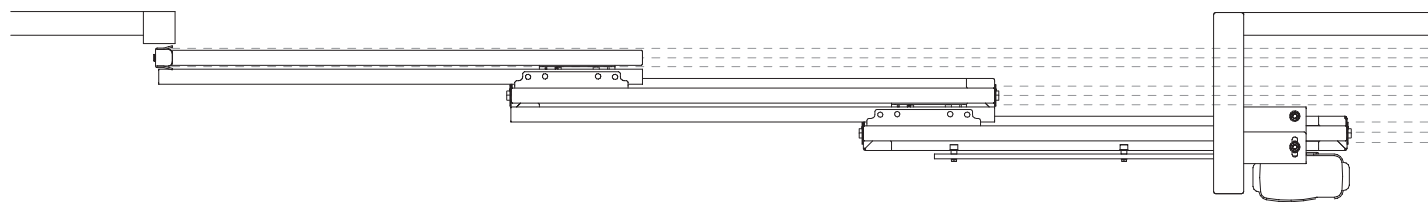

MULTI-LEAF TELESCOPIC KIT

2x VA3502 Connections 4 rollers support for telescopic gate