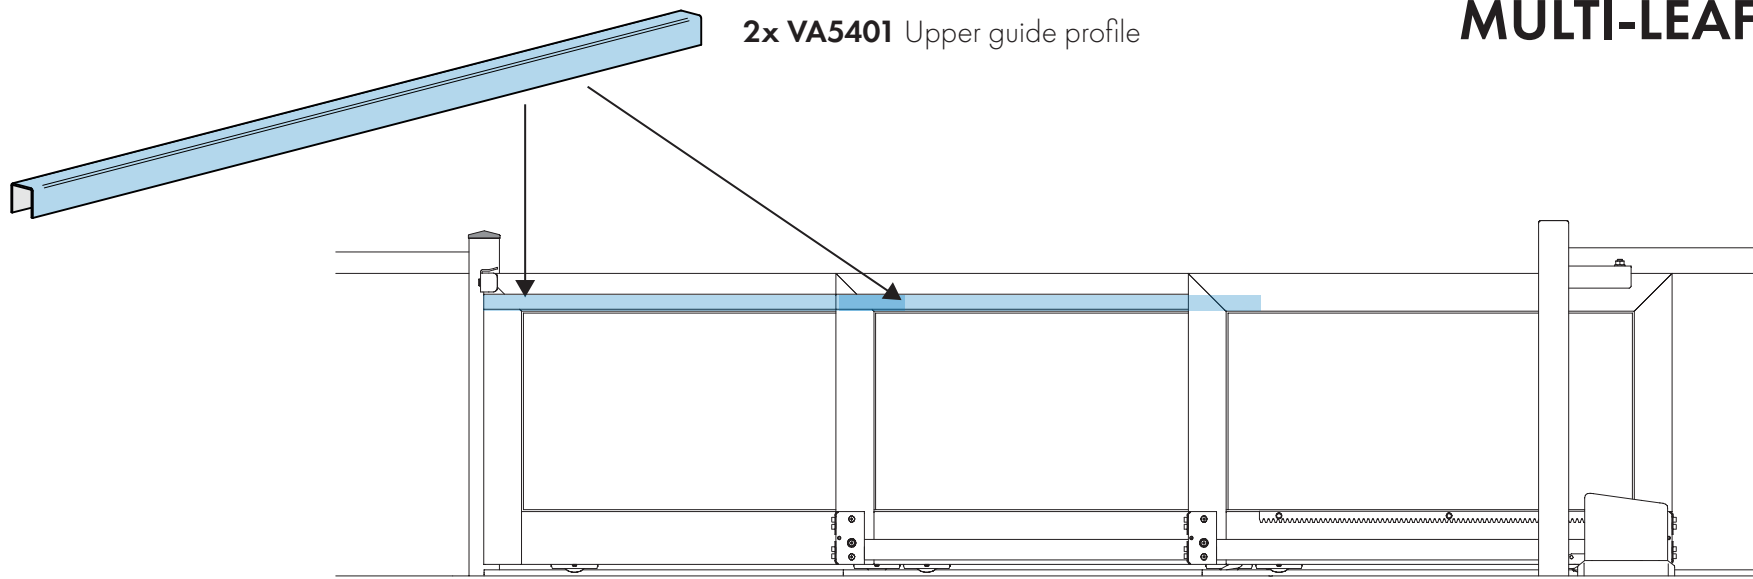

MULTI-LEAF TELESCOPIC KIT

2x VA3502 Connections 4 rollers support for telescopic gate